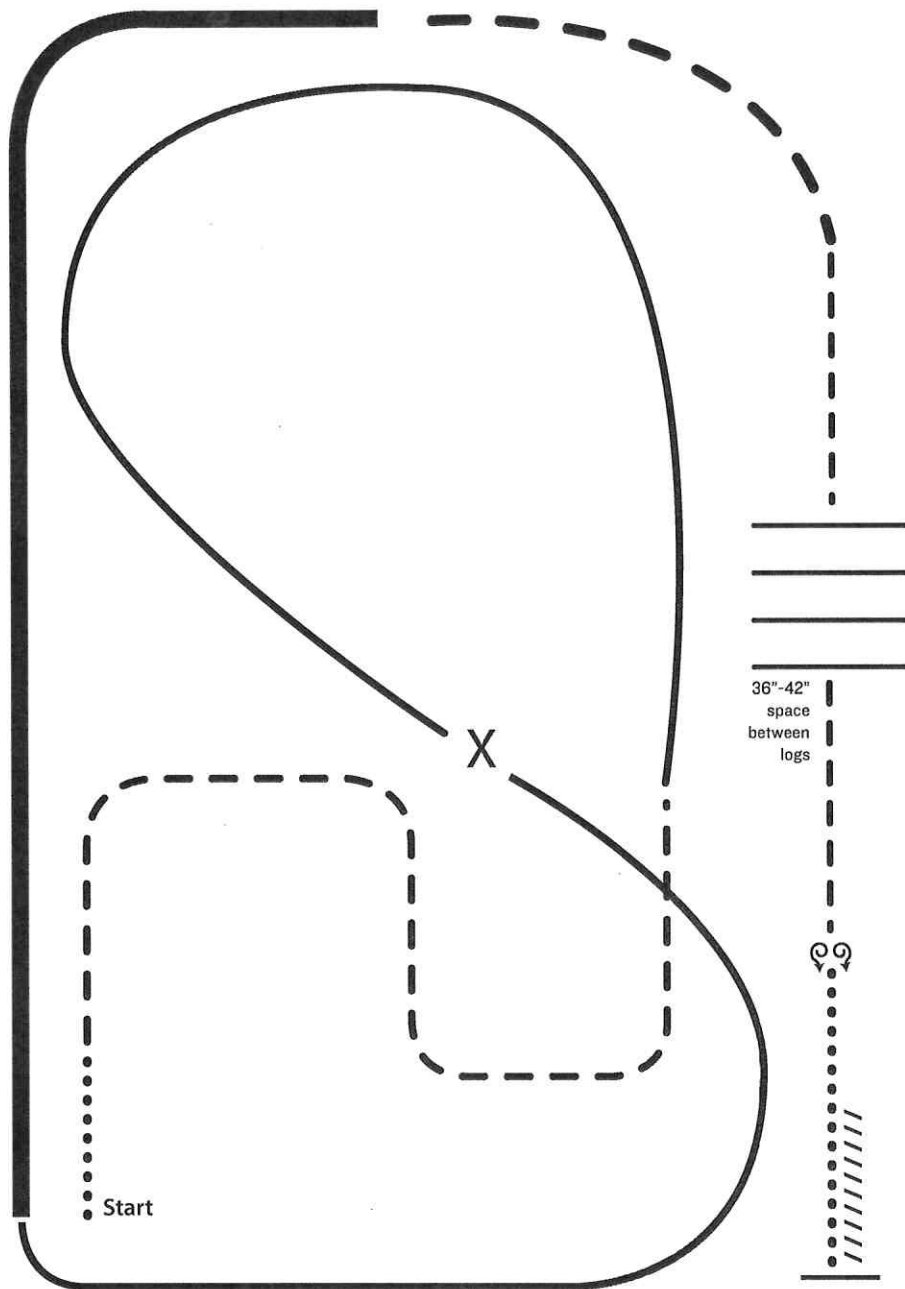

RANCH RIDING - PATTERN 3

- X Lead Change
- • Walk
- - - Trot
- - - Ext trot
- Lope
- Ext Lope
- ////// Back

Note: The drawn description of this pattern is only intended for the general depiction of the pattern. Exhibitors should utilize the arena space to best exhibit their horses.

- I. Walk
2. Trot serpentine
3. Lope left lead around the end of the arena and then diagonally across the arena
4. Change leads (simple or flying) and
5. Lope on the right lead around end of the arena
6. Extend lope on the straight away and around corner to the center of the arena
7. Extend trot around corner of the arena
8. Collect to a trot
9. Trot over logs
10. Stop, do 360 degree turn each direction (either direction 1st) (L-R or R-L)
- II. Walk, stop and back